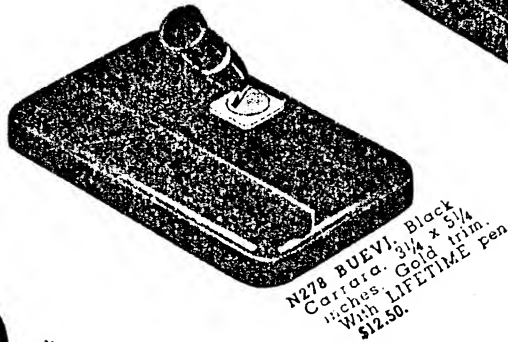

M398 BUENC. Black Carrara. 2 1/2 x 4 1/2 inches. Gold name plate. With LIFETIME pen $10.00.